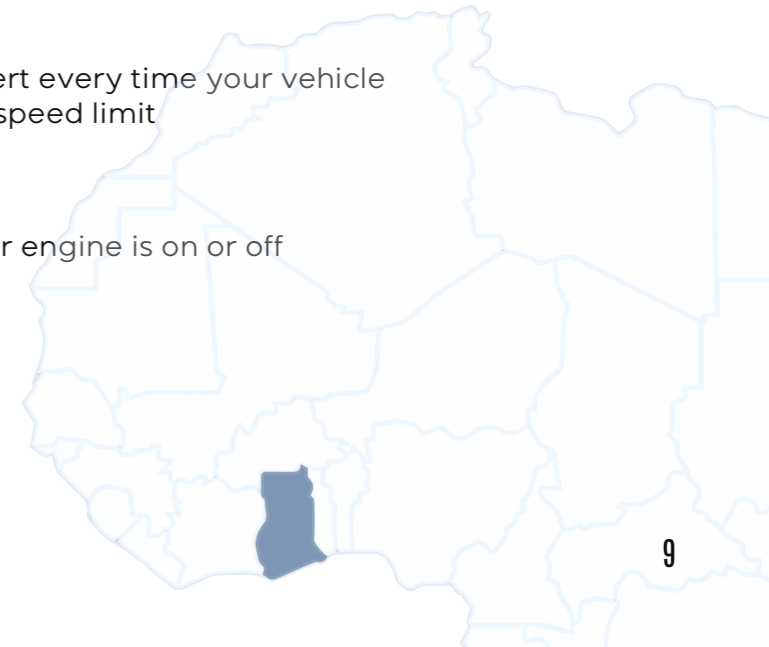

ACC Ignition Detection

Receive an alert anytime your engine is on or off

GHS899