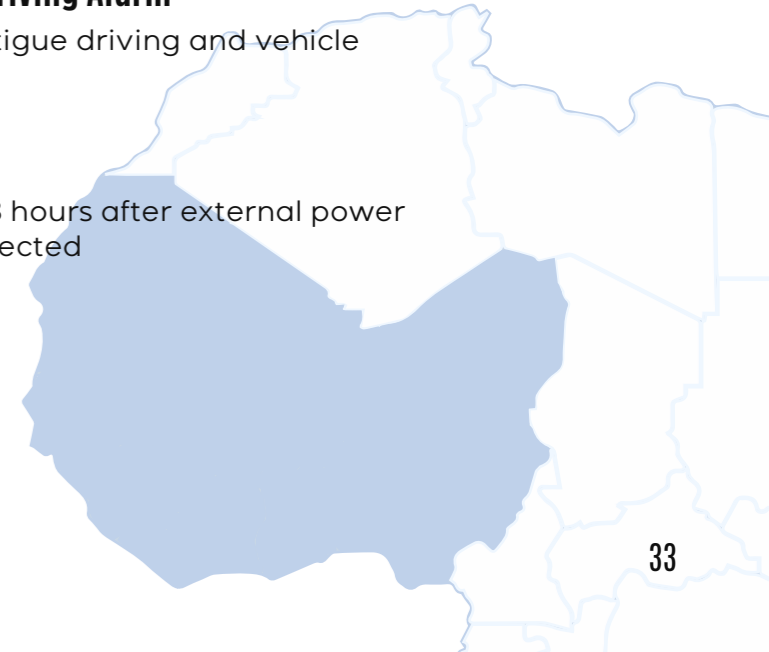

AS100-L I/O

GPS Tracker

- Power Supply - 9V-100V
- Dimension - 80 x 34 x 15mm
- Weight - 48g
- Connection - GSM/GPRS/GNSS
- Backup Battery - 400mAh
- Operation Temperature - -20° to 75° C
- Humidity - 5% to 95% Non-condensing
- Memory - 128M bit
- Waterproof Level - IP66
- Sensor - 3D Acceleration Sensor
- Positioning - GPS +BD2+AGPS

- **Supports All Features of Professional Package**

  Enterprise West African Package includes all feature of Professional WA package
- **Real-time Fuel Level Monitoring**

  Monitor the current fuel level in the fuel tank at all times
- **Low Fuel and Fuel Theft Alarm**

  Receive low fuel alerts and alerts that prompt you in case of fuel theft
- **Driver Behavior Monitoring**

  Monitor driver behavior such as harsh braking, harsh acceleration, harsh cornering etc.
- **Impact / Idle / Tow / Fatigue Driving Alarm**

  Receive alerts for impacts, fatigue driving and vehicle towing
- **Extended Device Battery Life**

  Device is operational for 6 - 8 hours after external power i.e , vehicles power is disconnected

GHS3400