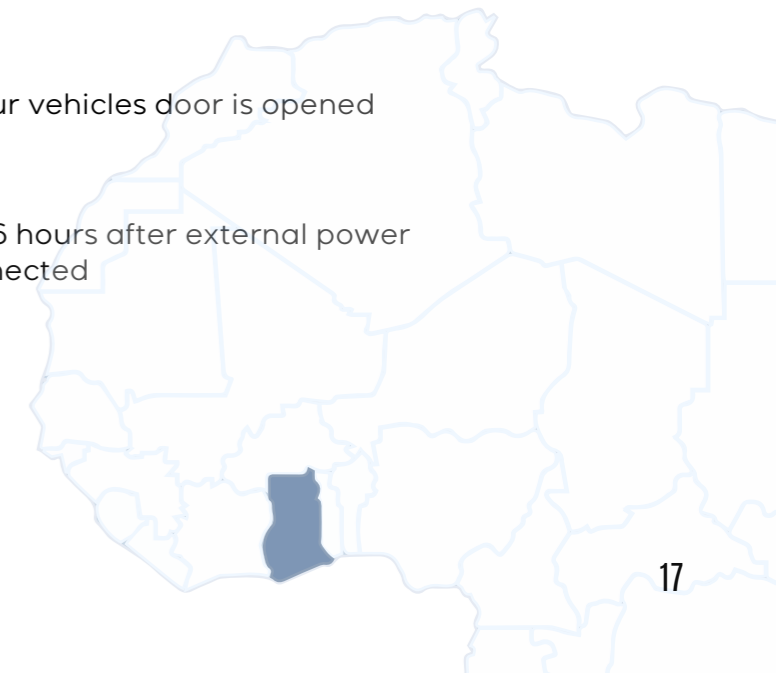

Extended Device Battery Life

Device is operational for 4 - 6 hours after external power i.e , vehicles power is disconnected

GHS1200

ENTERPRISE

SUVS PICKUP TRUCKS MINI-CARGO TRUCKS BUSES
TRAILERS HEAVY DUTY VEHICLES