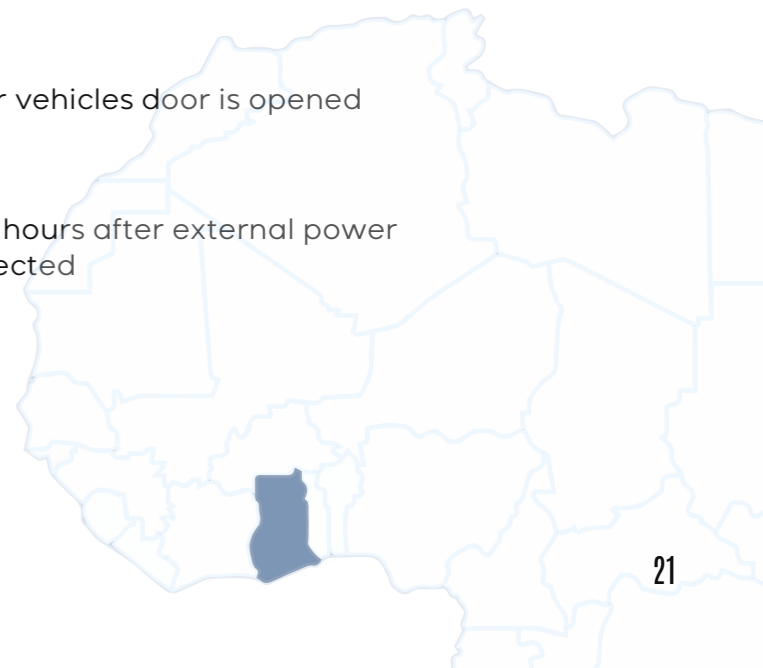

Device is operational for 4 - 6 hours after external power i.e , vehicles power is disconnected

GHS3000

ENTERPRISE PLUS

SUVS PICKUP TRUCKS MINI-CARGO TRUCKS BUSES
TRAILERS HEAVY DUTY VEHICLES

SMART

CONNECTED