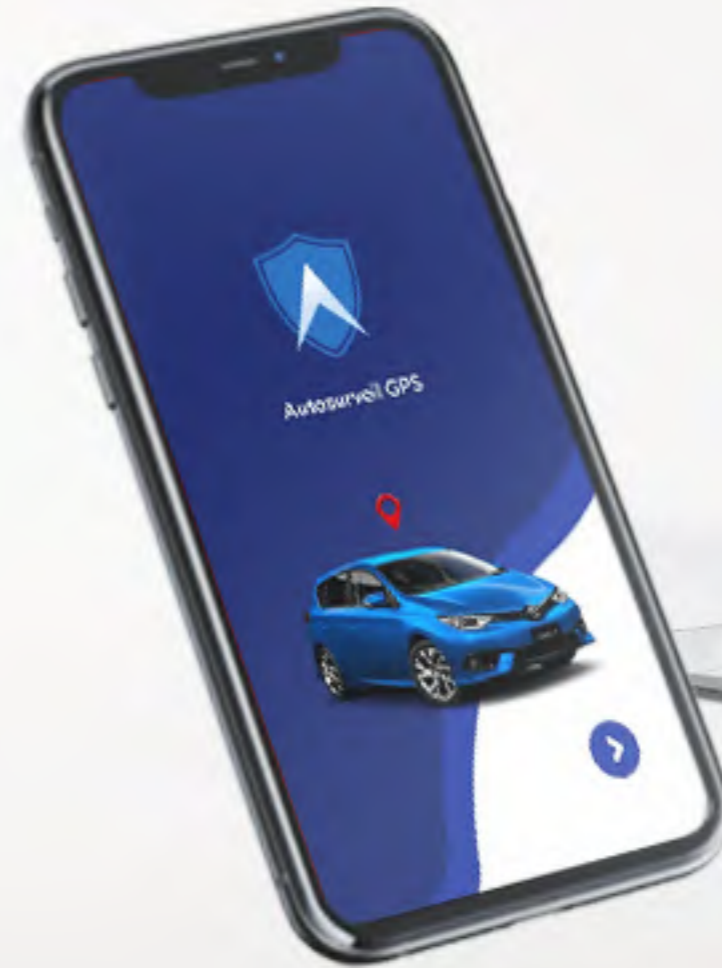

SOLUTIONS

WEB AND MOBILE APPLICATION

Our Android app harnesses the capabilities of your android device ensuring a seamless tracking and fleet management experience

ANDROID

The ios app's intuitive interface makes tracking, customizing alerts and accessing real-time data a smooth and enjoyable experience.

IOS

Experience the full power of our GPS tracking system through the convenience of a web browser.

WEB