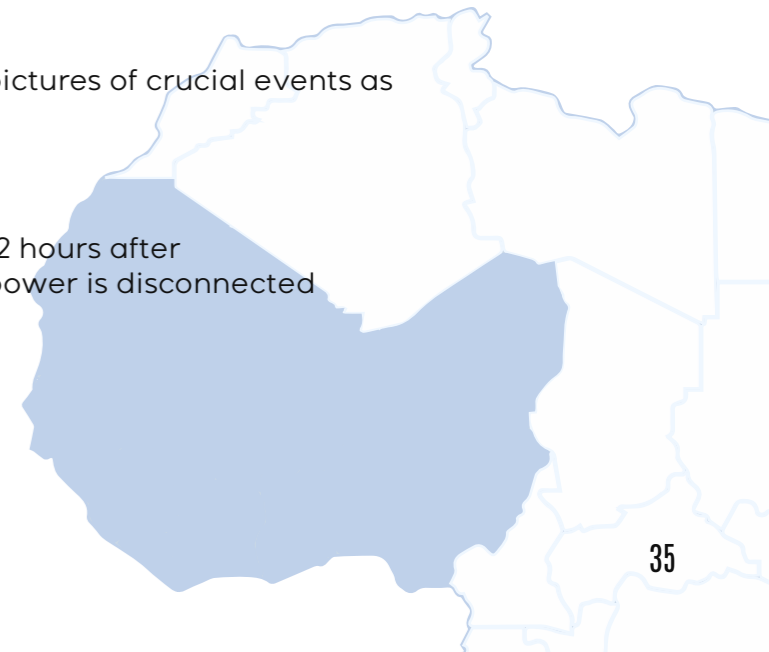

- Power Supply - 9V-100V
- Dimension - 99 x 54 x 19.5mm
- Weight - 106g
- Connection - GSM/GPRS/GNSS
- Backup Battery - 500mAh
- Normal Power Consumption - 110mA/h
- Operation Temperature - -20° to 75° C
- Humidity - 5% to 95% Non-condensing
- Memory - 128M bit
- Waterproof Level - IP66
- Sensor - 3D Acceleration Sensor
- Positioning - GPS +BD2+AGPS

- **Supports All Features of Enterprise Package**

  Enterprise West African Plus Package includes all feature of Enterprise WA package plus,
- **Multiple I/O**

  Connect multiple input/output such as fuel level sensors, RFID readers, etc.
- **Two Way Audio**

  Communicate with your drivers and have them communicate with you at all times
- **Dual Server IP Configuration**

  Configure multiple servers to take service reliability even a step further.
- **Camera Support**

  Supports camera that takes pictures of crucial events as they happen
- **Extended Device Battery Life**

  Device is operational for 6 - 12 hours after external power i.e , vehicles power is disconnected

GHS4200